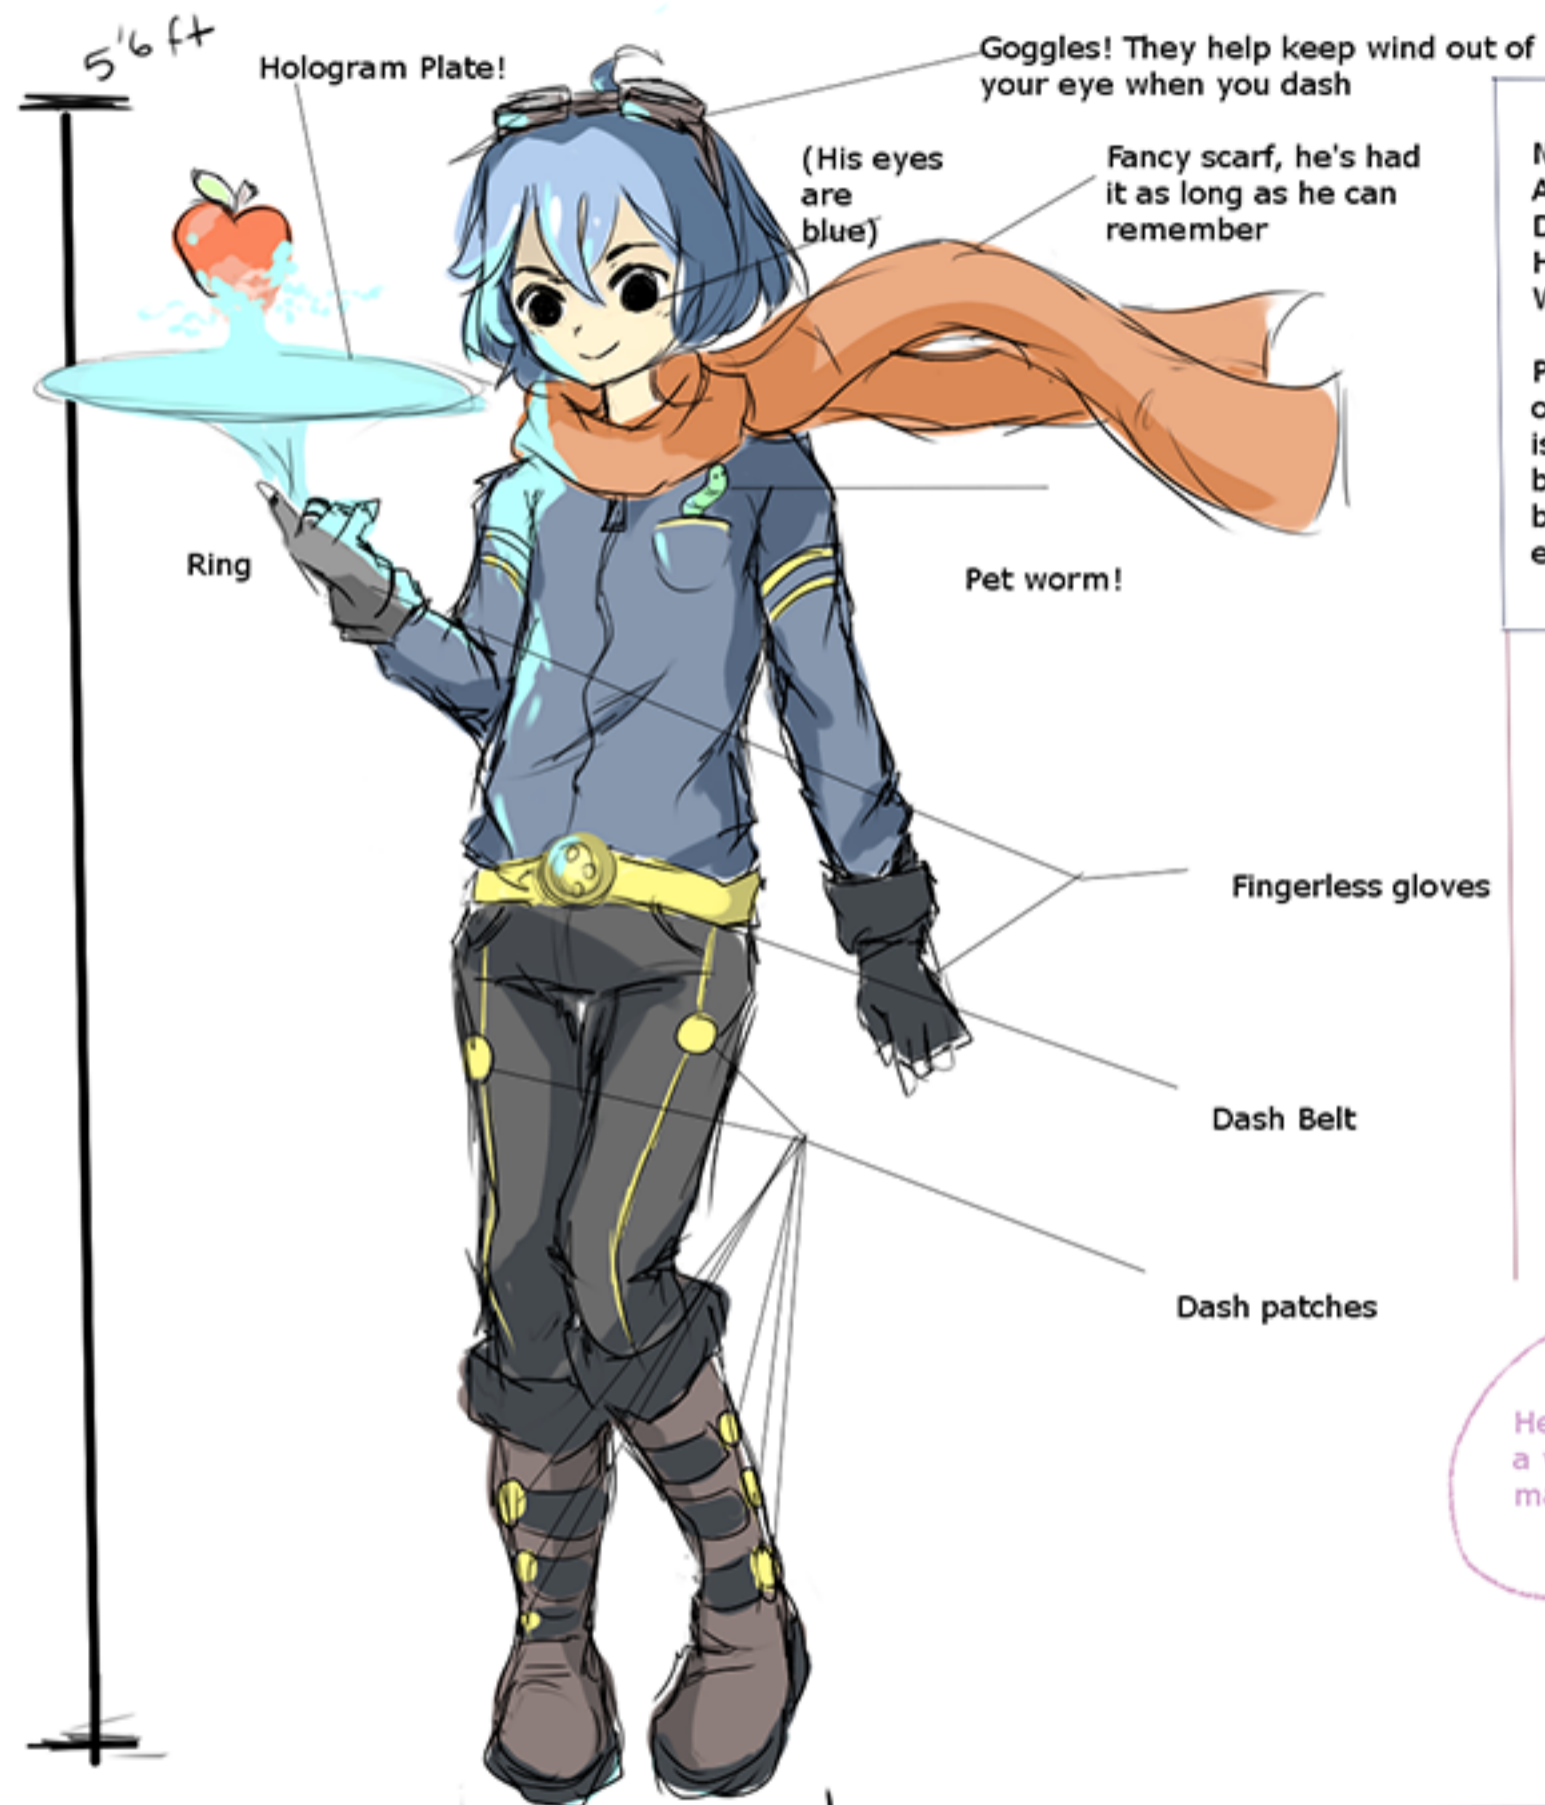

Urgh, make up your mind, Yuzu!

He seems to pick up some new persona too. He's a lot more.. wacky, erratic, and unpredictable? On the verge of 'annoying' at times.

He sports new side boosters that allows him to perform some flashy quick dashes, with new disc-like plate that can be attached to his side boosters when he's not using it.

The official costume colours are light blue, blue and orange, representing osu!catch's mode colour.

More details on Yuzu will be revealed in the near future, when he stops changing his mind that is.

— flyte

Original Submission

Name: Yuzu
 Age: 16
 DoB: April 21st (Taurus)
 Height: 5'6
 Weight: 120

Personality: Yuzu is calm, patient, and responsible. Out of all the mascots, he is the most quiet, however he isn't shy. He tends to be passive and oblivious, but he is confident in his own abilities! He is passionate but unsure sometimes. He is a polar opposite to the energetic Mocha.

Dash Patches: Through patches connected to his Dash Belt, they are activated when he presses the center of the buckle. When his plate absorbs a hyper dash, this ability is multiplied, but it must still be pressed for optimal control.